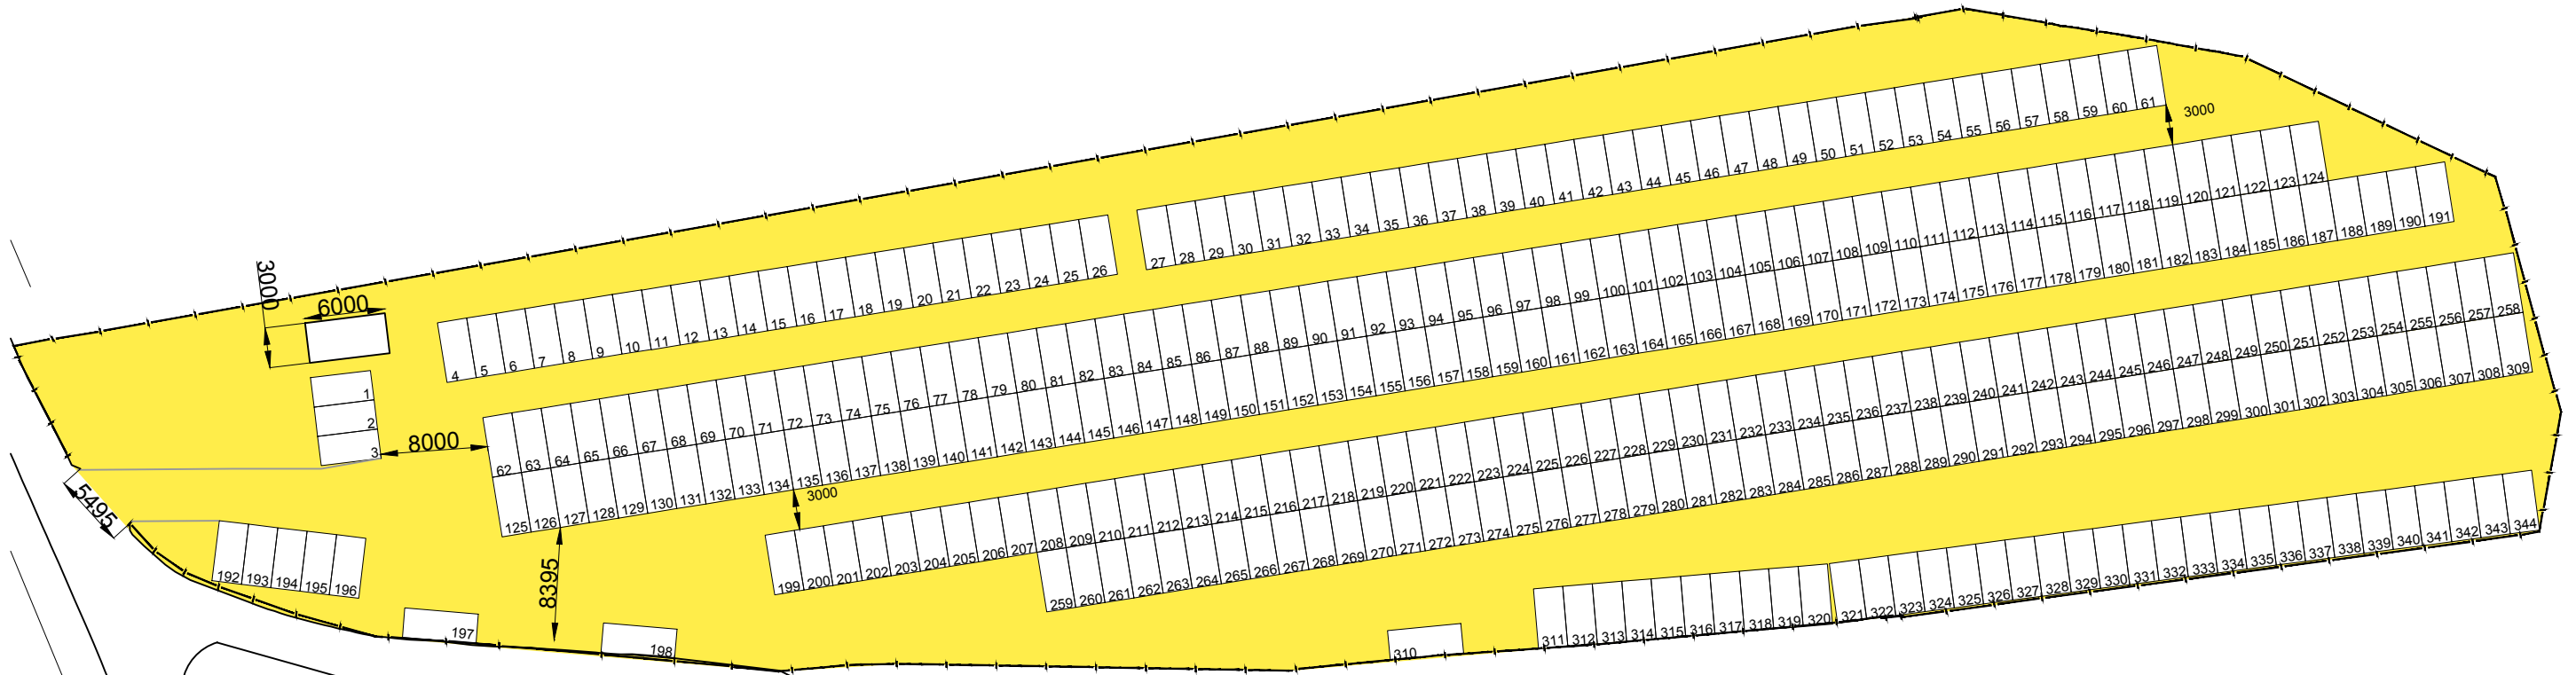

 Common area

Charwood Road

Ifield Court Hotel

Ifield Court Hotel Car Park

344 Spaces

1:500 @ A3